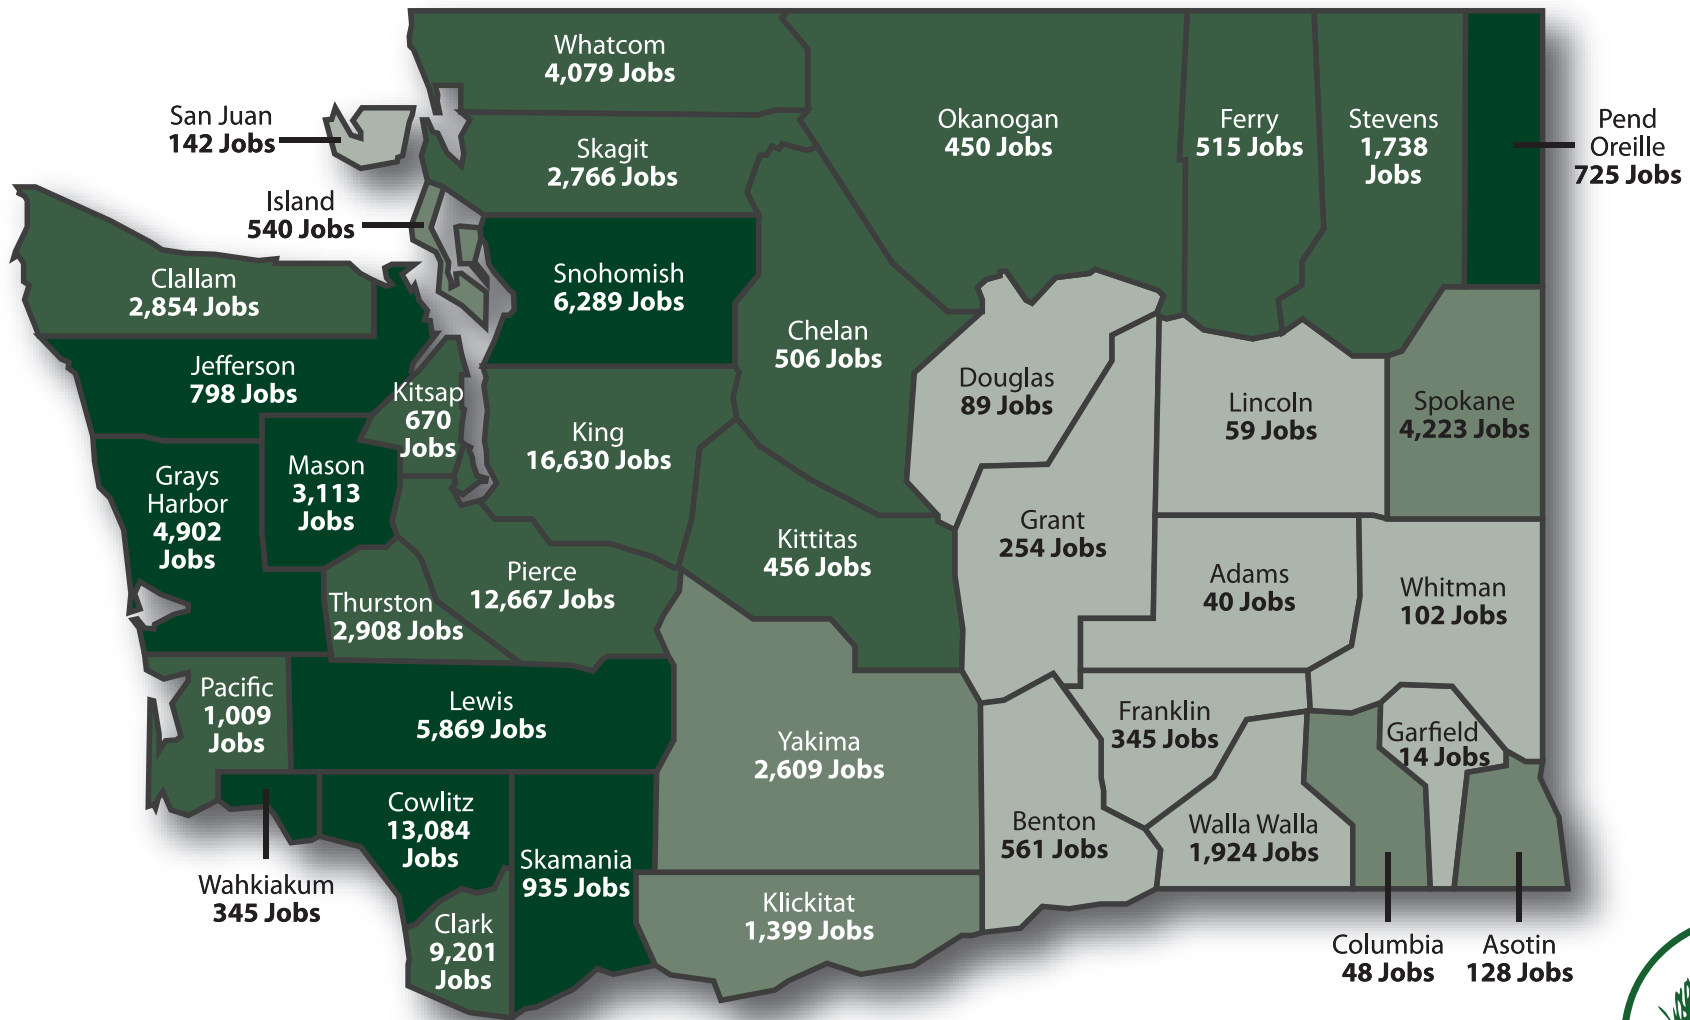

Washington's Working Forests support more than 101,000 workers, and generate \$5.5 billion in wages annually.

Percentage of County that is Forestland